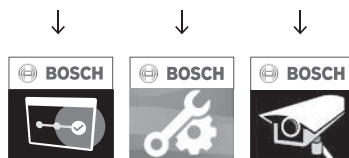

Bosch Security Systems B.V.
Torenallee 49
5617 BA Eindhoven
The Netherlands
www.boschsecurity.com
© Bosch Security Systems B.V., 2020