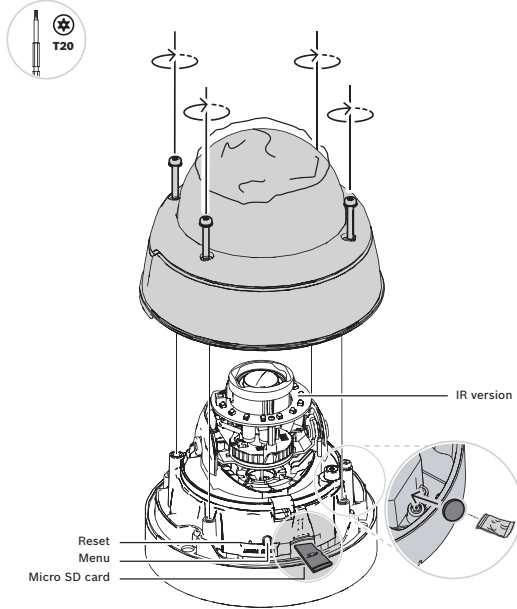

1 |

2 |

3 |

4 |

5 |

6 |

7 |

8 |

Do not position light sensor below edge of cover (IR only).