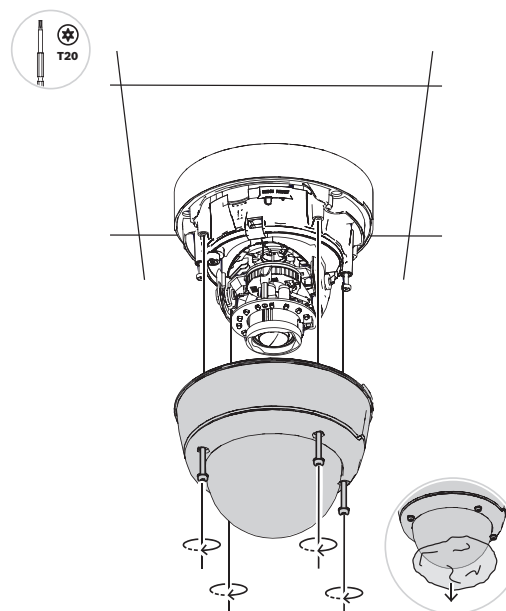

Do not position light sensor below edge of cover (IR only).

FLEXIDOME IP 4000i | 5000i outdoor
FLEXIDOME IP starlight 5000i(IR)outdoor
 NDE-4502-A | NDE-4502-AL | NDE-5503-A |
 NDE-5503-AL | NDE-5502-A | NDE-5502-AL