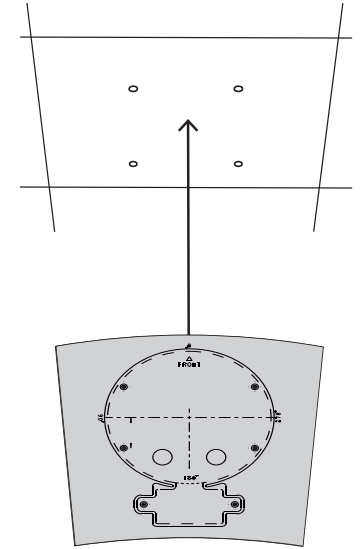

1 |

2 |

3 |

4 |

5 |

6 |

7 |

8 |

Do not position light sensor below edge of cover (IR only).

FLEXIDOME IP 4000i | 5000i outdoor
FLEXIDOME IP starlight 5000i(IR)outdoor
 NDE-4502-A | NDE-4502-AL | NDE-5503-A |
 NDE-5503-AL | NDE-5502-A | NDE-5502-AL