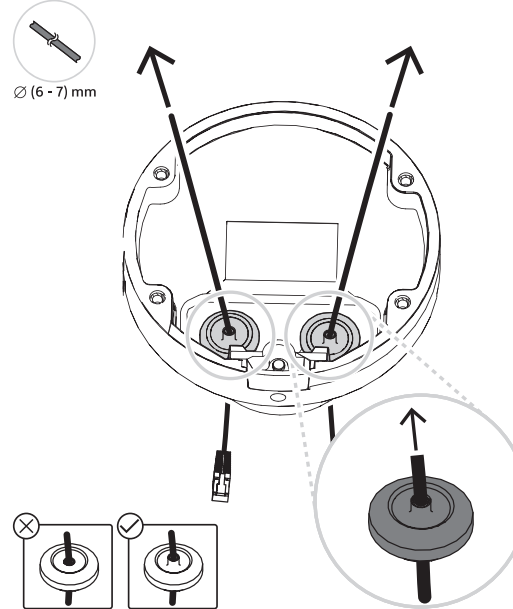

1 |

2 |

3 |

4 |

5 |

6 |

7 |

8 |

Do not position light sensor below edge of cover (IR only).