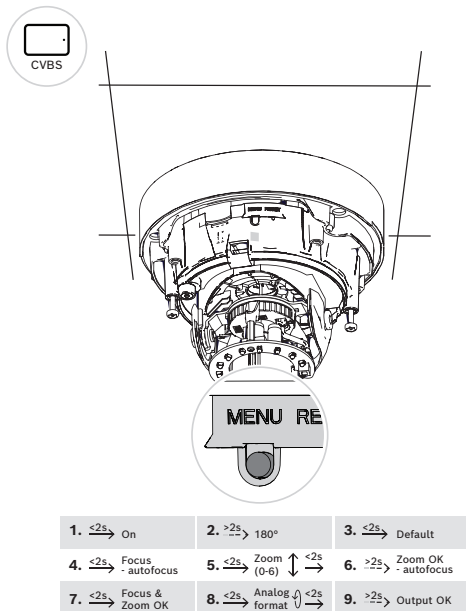

Do not position light sensor below edge of cover (IR only).

FLEXIDOME IP 4000i | 5000i outdoor
FLEXIDOME IP starlight 5000i(IR)outdoor
 NDE-4502-A | NDE-4502-AL | NDE-5503-A |
 NDE-5503-AL | NDE-5502-A | NDE-5502-AL