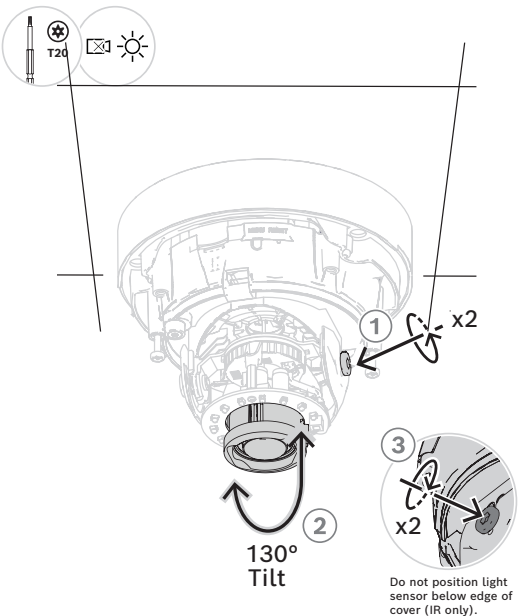

Do not position light sensor below edge of cover (IR only).

FLEXIDOME IP 4000i | 5000i outdoor
FLEXIDOME IP starlight 5000i(IR)outdoor
 NDE-4502-A | NDE-4502-AL | NDE-5503-A |
 NDE-5503-AL | NDE-5502-A | NDE-5502-AL