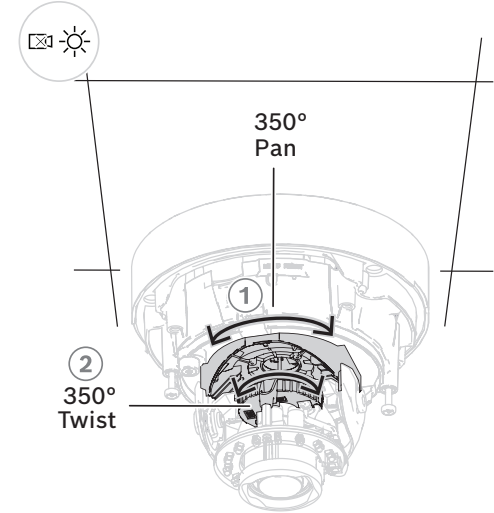

Do not position light sensor below edge of cover (IR only).

FLEXIDOME IP 4000i | 5000i outdoor
FLEXIDOME IP starlight 5000i(IR)outdoor
 NDE-4502-A | NDE-4502-AL | NDE-5503-A |
 NDE-5503-AL | NDE-5502-A | NDE-5502-AL