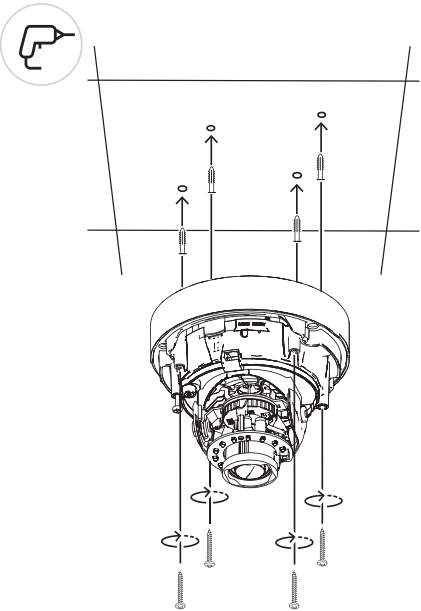

1 |

2 |

3 |

4 |

5 |

6 |

7 |

8 |

Do not position light sensor below edge of cover (IR only).