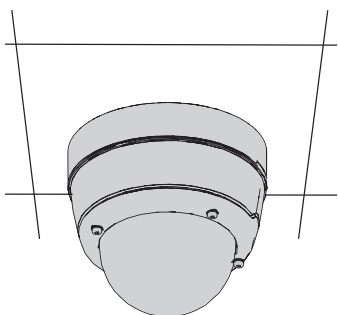

FLEXIDOME IP 4000i | 5000i outdoor
FLEXIDOME IP starlight 5000i(IR)outdoor
NDE-4502-A | NDE-4502-AL | NDE-5503-A |
NDE-5503-AL | NDE-5502-A | NDE-5502-AL

en Quick installation guide

Project Assistant App + Configuration Manager + Video Security Client
Windows | iOS | android

<https://downloadstore.boschsecurity.com/>

Bosch Security Systems B.V.
Torenallee 49
5617 BA Eindhoven
The Netherlands
www.boschsecurity.com
© Bosch Security Systems B.V., 2020