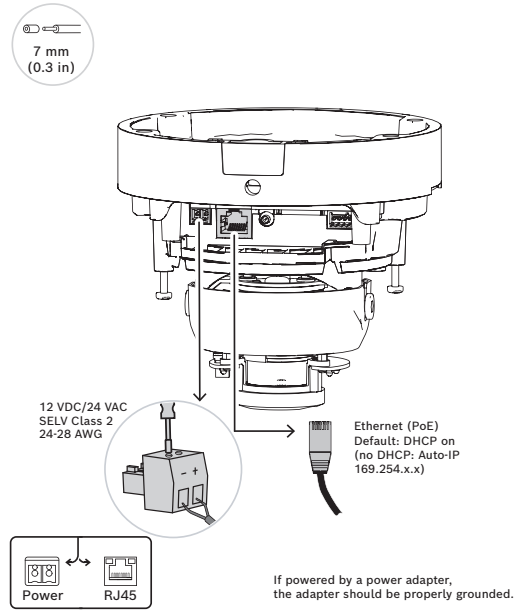

1 |

2 |

3 |

4 |

5 |

6 |

7 |

8 |

Do not position light sensor below edge of cover (IR only).