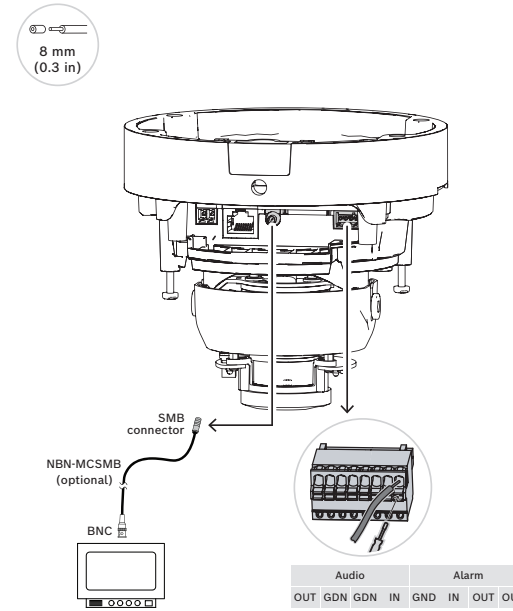

1 |

2 |

3 |

4 |

5 |

6 |

7 |

8 |

Do not position light sensor below edge of cover (IR only).