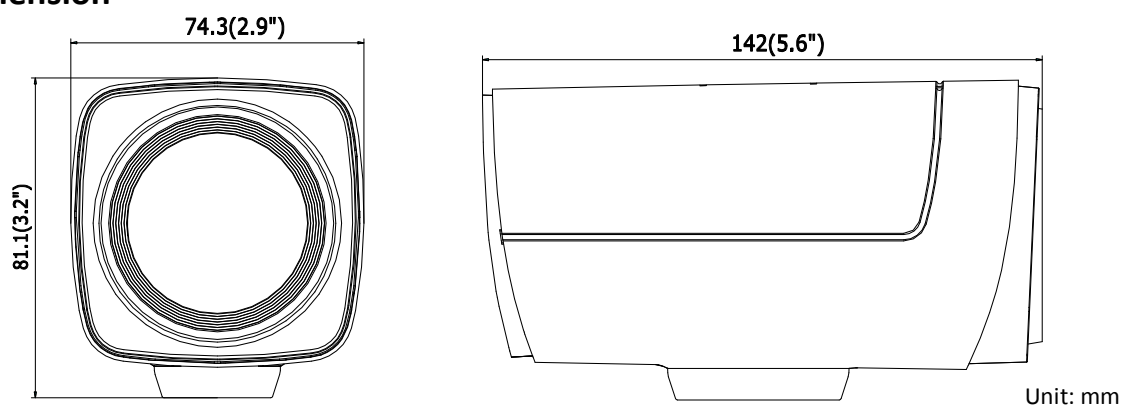

General	
Power Consumption	static: 2.5W; dynamic: 4.5W
Operating Conditions	temperature: -10 ° C to 60 ° C (14 ° F to 140 ° F); humidity: < 90%
Dimensions	74.3 mm × 81.1 mm × 142 mm (2.93"×3.19"×5.59")
Weight	656 g (1.45 lb)

▪ Dimension

▪ Accessory

▪ Available Model

DS-2ZCN3007(D)