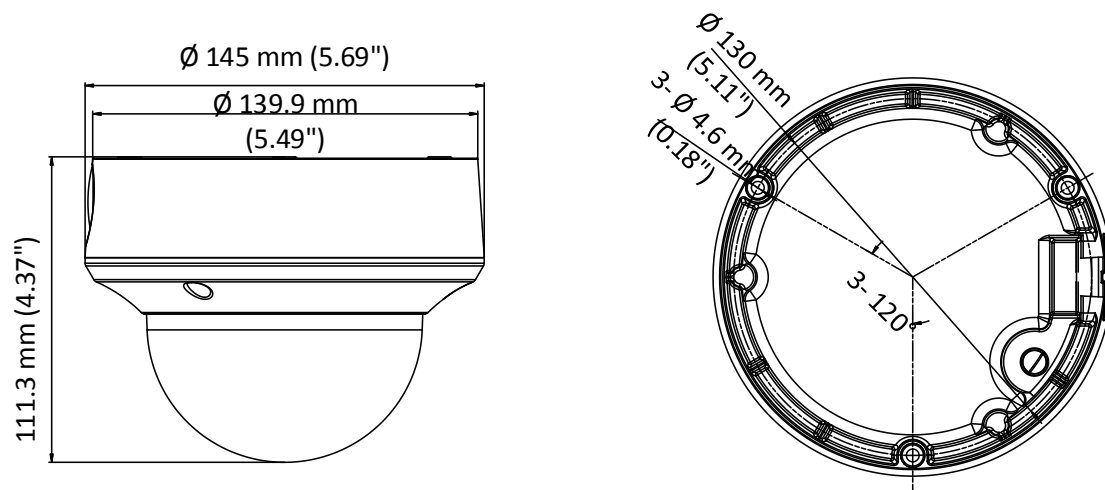

Order Model

DS-2CE5AU7T-AVPIT3ZF

Dimension