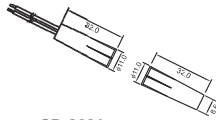

Wciskane

SD-8611

SD-8621

SD-8631

SD-8641

SD-8650

SD-8651

SD-10

SD-1175T

SD-175T

Model Number	Switch Rating	Resistance	Gap	Wiring
SD-8611	28V@1.0A	0.3ΩMax	17mm	450mm/AWG#22 wire
SD-8621	28V@1.0A	0.3ΩMax	19mm	450mm/AWG#22 wire
SD-8631	28V@0.5A	0.3ΩMax	9.5mm	450mm/AWG#22 wire
SD-8641	28V@1.0A	0.3ΩMax	26mm	330mm/AWG#22 wire
SD-8650	28V@0.5A	0.3ΩMax	11.5mm	610mm/AWG#22 wire
SD-8651	28V@1.0A	0.3ΩMax	11mm	450mm/AWG#22 wire
SD-10	28V@0.5A	0.3ΩMax	11mm	450mm/AWG#22 wire
SD-1175T	28V@0.5A	0.3ΩMax	8mm	Screw Terminal
SD-175T	28V@1.0A	0.3ΩMax	12mm	Screw Terminal

Surface Mount

Model Number	Switch Rating	Resistance	Gap	Wiring	Mounting
SD-6531	28V@1.0A	0.3ΩMax	19mm	Screw Terminal	Screw
SD-6541	28V@1.0A	0.3ΩMax	19mm	Screw Terminal	Screw
SD-8523	28V@1.0A	0.3ΩMax	20mm	Screw Terminal	Screw
SD-8541	28V@1.0A	0.3ΩMax	16mm	660mm/AWG#22 wire	3M Adhesive Tape
SD-8551	28V@1.0A	0.3ΩMax	19.5mm	450mm/AWG#22 wire	3M Adhesive Tape
SD-8561	28V@1.0A	0.3ΩMax	26mm	450mm/AWG#22 wire	3M Adhesive Tape
SD-8571	28V@0.5A	0.3ΩMax	8mm	280mm/AWG#22 wire	Screw
SD-8581	28V@1.0A	0.3ΩMax	9.5mm	450mm/AWG#22 wire	Screw
SD-4561	28V@1.0A	0.3ΩMax	50mm	Screw Terminal	3M Adhesive Tape
SD-55	28V@1.0A	0.3ΩMax	30mm	240mm/AWG#22 wire	3M Adhesive Tape/Screw
SD-1012T	28V@1.0A	0.3ΩMax	19mm	Screw Terminal	3M Adhesive Tape
SD-106	28V@1.0A	0.3ΩMax	21mm	450mm/AWG#22 wire	3M Adhesive Tape/Screw