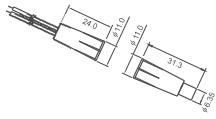

Wciskane

SD-8611

SD-8621

SD-8631

SD-8641

SD-8650

SD-8651

SD-10

SD-1175T

SD-175T

Model Number	Switch Rating	Resistance	Gap	Wiring
SD-8611	28V@1.0A	0.3ΩMax	17mm	450mm/AWG#22 wire
SD-8621	28V@1.0A	0.3ΩMax	19mm	450mm/AWG#22 wire
SD-8631	28V@0.5A	0.3ΩMax	9.5mm	450mm/AWG#22 wire
SD-8641	28V@1.0A	0.3ΩMax	26mm	330mm/AWG#22 wire
SD-8650	28V@0.5A	0.3ΩMax	11.5mm	610mm/AWG#22 wire
SD-8651	28V@1.0A	0.3ΩMax	11mm	450mm/AWG#22 wire
SD-10	28V@0.5A	0.3ΩMax	11mm	450mm/AWG#22 wire
SD-1175T	28V@0.5A	0.3ΩMax	8mm	Screw Terminal
SD-175T	28V@1.0A	0.3ΩMax	12mm	Screw Terminal

Surface Mount

Model Number	Switch Rating	Resistance	Gap	Wiring	Mounting
SD-6531	28V@1.0A	0.3ΩMax	19mm	Screw Terminal	Screw
SD-6541	28V@1.0A	0.3ΩMax	19mm	Screw Terminal	Screw
SD-8523	28V@1.0A	0.3ΩMax	20mm	Screw Terminal	Screw
SD-8541	28V@1.0A	0.3ΩMax	16mm	660mm/AWG#22 wire	3M Adhesive Tape
SD-8551	28V@1.0A	0.3ΩMax	19.5mm	450mm/AWG#22 wire	3M Adhesive Tape
SD-8561	28V@1.0A	0.3ΩMax	26mm	450mm/AWG#22 wire	3M Adhesive Tape
SD-8571	28V@0.5A	0.3ΩMax	8mm	280mm/AWG#22 wire	Screw
SD-8581	28V@1.0A	0.3ΩMax	9.5mm	450mm/AWG#22 wire	Screw
SD-4561	28V@1.0A	0.3ΩMax	50mm	Screw Terminal	3M Adhesive Tape
SD-55	28V@1.0A	0.3ΩMax	30mm	240mm/AWG#22 wire	3M Adhesive Tape/Screw
SD-1012T	28V@1.0A	0.3ΩMax	19mm	Screw Terminal	3M Adhesive Tape
SD-106	28V@1.0A	0.3ΩMax	21mm	450mm/AWG#22 wire	3M Adhesive Tape/Screw