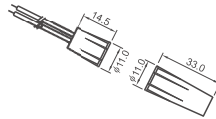

Wciskane

SD-8611

SD-8621

SD-8631

SD-8641

SD-8650

SD-8651

SD-10

SD-1175T

SD-175T

Model Number	Switch Rating	Resistance	Gap	Wiring
SD-8611	28V@1.0A	0.3ΩMax	17mm	450mm/AWG#22 wire
SD-8621	28V@1.0A	0.3ΩMax	19mm	450mm/AWG#22 wire
SD-8631	28V@0.5A	0.3ΩMax	9.5mm	450mm/AWG#22 wire
SD-8641	28V@1.0A	0.3ΩMax	26mm	330mm/AWG#22 wire
SD-8650	28V@0.5A	0.3ΩMax	11.5mm	610mm/AWG#22 wire
SD-8651	28V@1.0A	0.3ΩMax	11mm	450mm/AWG#22 wire
SD-10	28V@0.5A	0.3ΩMax	11mm	450mm/AWG#22 wire
SD-1175T	28V@0.5A	0.3ΩMax	8mm	Screw Terminal
SD-175T	28V@1.0A	0.3ΩMax	12mm	Screw Terminal

Surface Mount

Model Number	Switch Rating	Resistance	Gap	Wiring	Mounting
SD-6531	28V@1.0A	0.3ΩMax	19mm	Screw Terminal	Screw
SD-6541	28V@1.0A	0.3ΩMax	19mm	Screw Terminal	Screw
SD-8523	28V@1.0A	0.3ΩMax	20mm	Screw Terminal	Screw
SD-8541	28V@1.0A	0.3ΩMax	16mm	660mm/AWG#22 wire	3M Adhesive Tape
SD-8551	28V@1.0A	0.3ΩMax	19.5mm	450mm/AWG#22 wire	3M Adhesive Tape
SD-8561	28V@1.0A	0.3ΩMax	26mm	450mm/AWG#22 wire	3M Adhesive Tape
SD-8571	28V@0.5A	0.3ΩMax	8mm	280mm/AWG#22 wire	Screw
SD-8581	28V@1.0A	0.3ΩMax	9.5mm	450mm/AWG#22 wire	Screw
SD-4561	28V@1.0A	0.3ΩMax	50mm	Screw Terminal	3M Adhesive Tape
SD-55	28V@1.0A	0.3ΩMax	30mm	240mm/AWG#22 wire	3M Adhesive Tape/Screw
SD-1012T	28V@1.0A	0.3ΩMax	19mm	Screw Terminal	3M Adhesive Tape
SD-106	28V@1.0A	0.3ΩMax	21mm	450mm/AWG#22 wire	3M Adhesive Tape/Screw