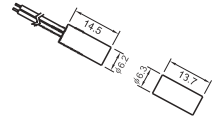

Wciskane

SD-8611

SD-8621

SD-8631

SD-8641

SD-8650

SD-8651

SD-10

SD-1175T

SD-175T

Model Number	Switch Rating	Resistance	Gap	Wiring
SD-8611	28V@1.0A	0.3ΩMax	17mm	450mm/AWG#22 wire
SD-8621	28V@1.0A	0.3ΩMax	19mm	450mm/AWG#22 wire
SD-8631	28V@0.5A	0.3ΩMax	9.5mm	450mm/AWG#22 wire
SD-8641	28V@1.0A	0.3ΩMax	26mm	330mm/AWG#22 wire
SD-8650	28V@0.5A	0.3ΩMax	11.5mm	610mm/AWG#22 wire
SD-8651	28V@1.0A	0.3ΩMax	11mm	450mm/AWG#22 wire
SD-10	28V@0.5A	0.3ΩMax	11mm	450mm/AWG#22 wire
SD-1175T	28V@0.5A	0.3ΩMax	8mm	Screw Terminal
SD-175T	28V@1.0A	0.3ΩMax	12mm	Screw Terminal

Surface Mount

Model Number	Switch Rating	Resistance	Gap	Wiring	Mounting
SD-6531	28V@1.0A	0.3ΩMax	19mm	Screw Terminal	Screw
SD-6541	28V@1.0A	0.3ΩMax	19mm	Screw Terminal	Screw
SD-8523	28V@1.0A	0.3ΩMax	20mm	Screw Terminal	Screw
SD-8541	28V@1.0A	0.3ΩMax	16mm	660mm/AWG#22 wire	3M Adhesive Tape
SD-8551	28V@1.0A	0.3ΩMax	19.5mm	450mm/AWG#22 wire	3M Adhesive Tape
SD-8561	28V@1.0A	0.3ΩMax	26mm	450mm/AWG#22 wire	3M Adhesive Tape
SD-8571	28V@0.5A	0.3ΩMax	8mm	280mm/AWG#22 wire	Screw
SD-8581	28V@1.0A	0.3ΩMax	9.5mm	450mm/AWG#22 wire	Screw
SD-4561	28V@1.0A	0.3ΩMax	50mm	Screw Terminal	3M Adhesive Tape
SD-55	28V@1.0A	0.3ΩMax	30mm	240mm/AWG#22 wire	3M Adhesive Tape/Screw
SD-1012T	28V@1.0A	0.3ΩMax	19mm	Screw Terminal	3M Adhesive Tape
SD-106	28V@1.0A	0.3ΩMax	21mm	450mm/AWG#22 wire	3M Adhesive Tape/Screw