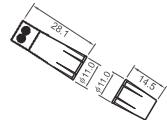

Wciskane

SD-8611

SD-8621

SD-8631

SD-8641

SD-8650

SD-8651

SD-10

SD-1175T

SD-175T

Model Number	Switch Rating	Resistance	Gap	Wiring
SD-8611	28V@1.0A	0.3ΩMax	17mm	450mm/AWG#22 wire
SD-8621	28V@1.0A	0.3ΩMax	19mm	450mm/AWG#22 wire
SD-8631	28V@0.5A	0.3ΩMax	9.5mm	450mm/AWG#22 wire
SD-8641	28V@1.0A	0.3ΩMax	26mm	330mm/AWG#22 wire
SD-8650	28V@0.5A	0.3ΩMax	11.5mm	610mm/AWG#22 wire
SD-8651	28V@1.0A	0.3ΩMax	11mm	450mm/AWG#22 wire
SD-10	28V@0.5A	0.3ΩMax	11mm	450mm/AWG#22 wire
SD-1175T	28V@0.5A	0.3ΩMax	8mm	Screw Terminal
SD-175T	28V@1.0A	0.3ΩMax	12mm	Screw Terminal

Surface Mount

Model Number	Switch Rating	Resistance	Gap	Wiring	Mounting
SD-6531	28V@1.0A	0.3ΩMax	19mm	Screw Terminal	Screw
SD-6541	28V@1.0A	0.3ΩMax	19mm	Screw Terminal	Screw
SD-8523	28V@1.0A	0.3ΩMax	20mm	Screw Terminal	Screw
SD-8541	28V@1.0A	0.3ΩMax	16mm	660mm/AWG#22 wire	3M Adhesive Tape
SD-8551	28V@1.0A	0.3ΩMax	19.5mm	450mm/AWG#22 wire	3M Adhesive Tape
SD-8561	28V@1.0A	0.3ΩMax	26mm	450mm/AWG#22 wire	3M Adhesive Tape
SD-8571	28V@0.5A	0.3ΩMax	8mm	280mm/AWG#22 wire	Screw
SD-8581	28V@1.0A	0.3ΩMax	9.5mm	450mm/AWG#22 wire	Screw
SD-4561	28V@1.0A	0.3ΩMax	50mm	Screw Terminal	3M Adhesive Tape
SD-55	28V@1.0A	0.3ΩMax	30mm	240mm/AWG#22 wire	3M Adhesive Tape/Screw
SD-1012T	28V@1.0A	0.3ΩMax	19mm	Screw Terminal	3M Adhesive Tape
SD-106	28V@1.0A	0.3ΩMax	21mm	450mm/AWG#22 wire	3M Adhesive Tape/Screw