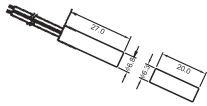

Wciskane

SD-8611

SD-8621

SD-8631

SD-8641

SD-8650

SD-8651

SD-10

SD-1175T

SD-175T

Model Number	Switch Rating	Resistance	Gap	Wiring
SD-8611	28V@1.0A	0.3ΩMax	17mm	450mm/AWG#22 wire
SD-8621	28V@1.0A	0.3ΩMax	19mm	450mm/AWG#22 wire
SD-8631	28V@0.5A	0.3ΩMax	9.5mm	450mm/AWG#22 wire
SD-8641	28V@1.0A	0.3ΩMax	26mm	330mm/AWG#22 wire
SD-8650	28V@0.5A	0.3ΩMax	11.5mm	610mm/AWG#22 wire
SD-8651	28V@1.0A	0.3ΩMax	11mm	450mm/AWG#22 wire
SD-10	28V@0.5A	0.3ΩMax	11mm	450mm/AWG#22 wire
SD-1175T	28V@0.5A	0.3ΩMax	8mm	Screw Terminal
SD-175T	28V@1.0A	0.3ΩMax	12mm	Screw Terminal

Surface Mount

Model Number	Switch Rating	Resistance	Gap	Wiring	Mounting
SD-6531	28V@1.0A	0.3ΩMax	19mm	Screw Terminal	Screw
SD-6541	28V@1.0A	0.3ΩMax	19mm	Screw Terminal	Screw
SD-8523	28V@1.0A	0.3ΩMax	20mm	Screw Terminal	Screw
SD-8541	28V@1.0A	0.3ΩMax	16mm	660mm/AWG#22 wire	3M Adhesive Tape
SD-8551	28V@1.0A	0.3ΩMax	19.5mm	450mm/AWG#22 wire	3M Adhesive Tape
SD-8561	28V@1.0A	0.3ΩMax	26mm	450mm/AWG#22 wire	3M Adhesive Tape
SD-8571	28V@0.5A	0.3ΩMax	8mm	280mm/AWG#22 wire	Screw
SD-8581	28V@1.0A	0.3ΩMax	9.5mm	450mm/AWG#22 wire	Screw
SD-4561	28V@1.0A	0.3ΩMax	50mm	Screw Terminal	3M Adhesive Tape
SD-55	28V@1.0A	0.3ΩMax	30mm	240mm/AWG#22 wire	3M Adhesive Tape/Screw
SD-1012T	28V@1.0A	0.3ΩMax	19mm	Screw Terminal	3M Adhesive Tape
SD-106	28V@1.0A	0.3ΩMax	21mm	450mm/AWG#22 wire	3M Adhesive Tape/Screw