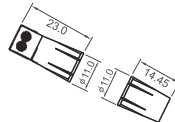

Wciskane

SD-8611

SD-8621

SD-8631

SD-8641

SD-8650

SD-8651

SD-10

SD-1175T

SD-175T

Model Number	Switch Rating	Resistance	Gap	Wiring
SD-8611	28V@1.0A	0.3ΩMax	17mm	450mm/AWG#22 wire
SD-8621	28V@1.0A	0.3ΩMax	19mm	450mm/AWG#22 wire
SD-8631	28V@0.5A	0.3ΩMax	9.5mm	450mm/AWG#22 wire
SD-8641	28V@1.0A	0.3ΩMax	26mm	330mm/AWG#22 wire
SD-8650	28V@0.5A	0.3ΩMax	11.5mm	610mm/AWG#22 wire
SD-8651	28V@1.0A	0.3ΩMax	11mm	450mm/AWG#22 wire
SD-10	28V@0.5A	0.3ΩMax	11mm	450mm/AWG#22 wire
SD-1175T	28V@0.5A	0.3ΩMax	8mm	Screw Terminal
SD-175T	28V@1.0A	0.3ΩMax	12mm	Screw Terminal

Surface Mount

Model Number	Switch Rating	Resistance	Gap	Wiring	Mounting
SD-6531	28V@1.0A	0.3ΩMax	19mm	Screw Terminal	Screw
SD-6541	28V@1.0A	0.3ΩMax	19mm	Screw Terminal	Screw
SD-8523	28V@1.0A	0.3ΩMax	20mm	Screw Terminal	Screw
SD-8541	28V@1.0A	0.3ΩMax	16mm	660mm/AWG#22 wire	3M Adhesive Tape
SD-8551	28V@1.0A	0.3ΩMax	19.5mm	450mm/AWG#22 wire	3M Adhesive Tape
SD-8561	28V@1.0A	0.3ΩMax	26mm	450mm/AWG#22 wire	3M Adhesive Tape
SD-8571	28V@0.5A	0.3ΩMax	8mm	280mm/AWG#22 wire	Screw
SD-8581	28V@1.0A	0.3ΩMax	9.5mm	450mm/AWG#22 wire	Screw
SD-4561	28V@1.0A	0.3ΩMax	50mm	Screw Terminal	3M Adhesive Tape
SD-55	28V@1.0A	0.3ΩMax	30mm	240mm/AWG#22 wire	3M Adhesive Tape/Screw
SD-1012T	28V@1.0A	0.3ΩMax	19mm	Screw Terminal	3M Adhesive Tape
SD-106	28V@1.0A	0.3ΩMax	21mm	450mm/AWG#22 wire	3M Adhesive Tape/Screw