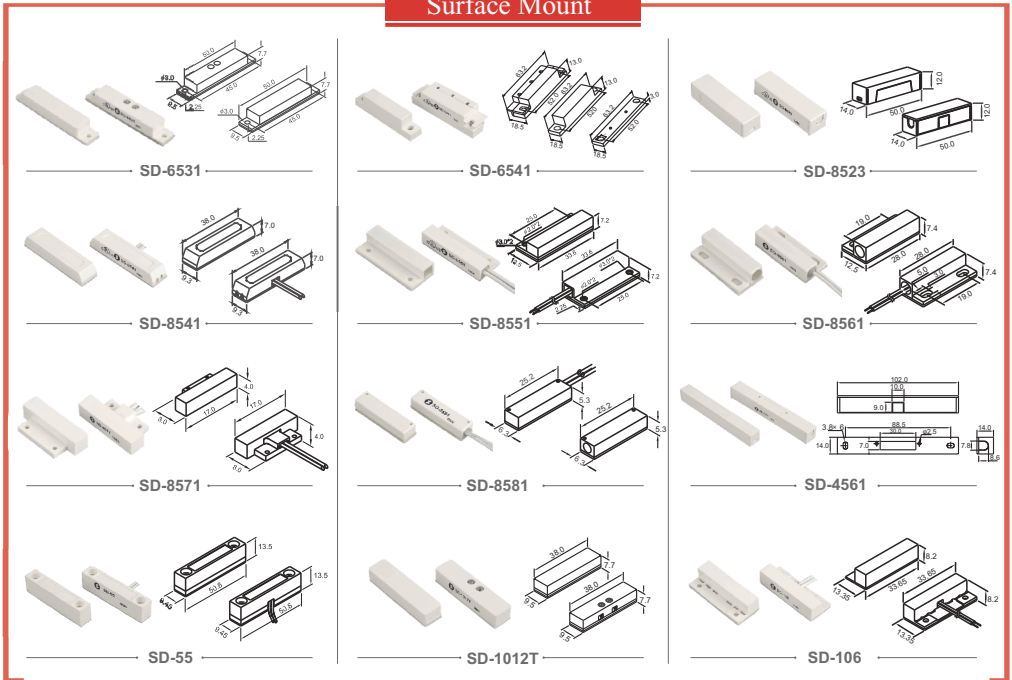

Wciskane

SD-8611

SD-8621

SD-8631

SD-8641

SD-8650

SD-8651

SD-10

SD-1175T

SD-175T

Model Number	Switch Rating	Resistance	Gap	Wiring
SD-8611	28V@1.0A	0.3ΩMax	17mm	450mm/AWG#22 wire
SD-8621	28V@1.0A	0.3ΩMax	19mm	450mm/AWG#22 wire
SD-8631	28V@0.5A	0.3ΩMax	9.5mm	450mm/AWG#22 wire
SD-8641	28V@1.0A	0.3ΩMax	26mm	330mm/AWG#22 wire
SD-8650	28V@0.5A	0.3ΩMax	11.5mm	610mm/AWG#22 wire
SD-8651	28V@1.0A	0.3ΩMax	11mm	450mm/AWG#22 wire
SD-10	28V@0.5A	0.3ΩMax	11mm	450mm/AWG#22 wire
SD-1175T	28V@0.5A	0.3ΩMax	8mm	Screw Terminal
SD-175T	28V@1.0A	0.3ΩMax	12mm	Screw Terminal

Surface Mount

Model Number	Switch Rating	Resistance	Gap	Wiring	Mounting
SD-6531	28V@1.0A	0.3ΩMax	19mm	Screw Terminal	Screw
SD-6541	28V@1.0A	0.3ΩMax	19mm	Screw Terminal	Screw
SD-8523	28V@1.0A	0.3ΩMax	20mm	Screw Terminal	Screw
SD-8541	28V@1.0A	0.3ΩMax	16mm	660mm/AWG#22 wire	3M Adhesive Tape
SD-8551	28V@1.0A	0.3ΩMax	19.5mm	450mm/AWG#22 wire	3M Adhesive Tape
SD-8561	28V@1.0A	0.3ΩMax	26mm	450mm/AWG#22 wire	3M Adhesive Tape
SD-8571	28V@0.5A	0.3ΩMax	8mm	280mm/AWG#22 wire	Screw
SD-8581	28V@1.0A	0.3ΩMax	9.5mm	450mm/AWG#22 wire	Screw
SD-4561	28V@1.0A	0.3ΩMax	50mm	Screw Terminal	3M Adhesive Tape
SD-55	28V@1.0A	0.3ΩMax	30mm	240mm/AWG#22 wire	3M Adhesive Tape/Screw
SD-1012T	28V@1.0A	0.3ΩMax	19mm	Screw Terminal	3M Adhesive Tape
SD-106	28V@1.0A	0.3ΩMax	21mm	450mm/AWG#22 wire	3M Adhesive Tape/Screw