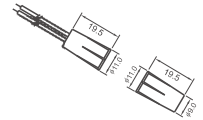

Wciskane

SD-8611

SD-8621

SD-8631

SD-8641

SD-8650

SD-8651

SD-10

SD-1175T

SD-175T

Model Number	Switch Rating	Resistance	Gap	Wiring
SD-8611	28V@1.0A	0.3ΩMax	17mm	450mm/AWG#22 wire
SD-8621	28V@1.0A	0.3ΩMax	19mm	450mm/AWG#22 wire
SD-8631	28V@0.5A	0.3ΩMax	9.5mm	450mm/AWG#22 wire
SD-8641	28V@1.0A	0.3ΩMax	26mm	330mm/AWG#22 wire
SD-8650	28V@0.5A	0.3ΩMax	11.5mm	610mm/AWG#22 wire
SD-8651	28V@1.0A	0.3ΩMax	11mm	450mm/AWG#22 wire
SD-10	28V@0.5A	0.3ΩMax	11mm	450mm/AWG#22 wire
SD-1175T	28V@0.5A	0.3ΩMax	8mm	Screw Terminal
SD-175T	28V@1.0A	0.3ΩMax	12mm	Screw Terminal

Surface Mount

Model Number	Switch Rating	Resistance	Gap	Wiring	Mounting
SD-6531	28V@1.0A	0.3ΩMax	19mm	Screw Terminal	Screw
SD-6541	28V@1.0A	0.3ΩMax	19mm	Screw Terminal	Screw
SD-8523	28V@1.0A	0.3ΩMax	20mm	Screw Terminal	Screw
SD-8541	28V@1.0A	0.3ΩMax	16mm	660mm/AWG#22 wire	3M Adhesive Tape
SD-8551	28V@1.0A	0.3ΩMax	19.5mm	450mm/AWG#22 wire	3M Adhesive Tape
SD-8561	28V@1.0A	0.3ΩMax	26mm	450mm/AWG#22 wire	3M Adhesive Tape
SD-8571	28V@0.5A	0.3ΩMax	8mm	280mm/AWG#22 wire	Screw
SD-8581	28V@1.0A	0.3ΩMax	9.5mm	450mm/AWG#22 wire	Screw
SD-4561	28V@1.0A	0.3ΩMax	50mm	Screw Terminal	3M Adhesive Tape
SD-55	28V@1.0A	0.3ΩMax	30mm	240mm/AWG#22 wire	3M Adhesive Tape/Screw
SD-1012T	28V@1.0A	0.3ΩMax	19mm	Screw Terminal	3M Adhesive Tape
SD-106	28V@1.0A	0.3ΩMax	21mm	450mm/AWG#22 wire	3M Adhesive Tape/Screw