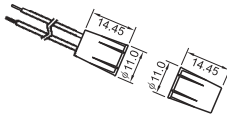

Wciskane

SD-8611

SD-8621

SD-8631

SD-8641

SD-8650

SD-8651

SD-10

SD-1175T

SD-175T

Model Number	Switch Rating	Resistance	Gap	Wiring
SD-8611	28V@1.0A	0.3ΩMax	17mm	450mm/AWG#22 wire
SD-8621	28V@1.0A	0.3ΩMax	19mm	450mm/AWG#22 wire
SD-8631	28V@0.5A	0.3ΩMax	9.5mm	450mm/AWG#22 wire
SD-8641	28V@1.0A	0.3ΩMax	26mm	330mm/AWG#22 wire
SD-8650	28V@0.5A	0.3ΩMax	11.5mm	610mm/AWG#22 wire
SD-8651	28V@1.0A	0.3ΩMax	11mm	450mm/AWG#22 wire
SD-10	28V@0.5A	0.3ΩMax	11mm	450mm/AWG#22 wire
SD-1175T	28V@0.5A	0.3ΩMax	8mm	Screw Terminal
SD-175T	28V@1.0A	0.3ΩMax	12mm	Screw Terminal

Surface Mount

Model Number	Switch Rating	Resistance	Gap	Wiring	Mounting
SD-6531	28V@1.0A	0.3ΩMax	19mm	Screw Terminal	Screw
SD-6541	28V@1.0A	0.3ΩMax	19mm	Screw Terminal	Screw
SD-8523	28V@1.0A	0.3ΩMax	20mm	Screw Terminal	Screw
SD-8541	28V@1.0A	0.3ΩMax	16mm	660mm/AWG#22 wire	3M Adhesive Tape
SD-8551	28V@1.0A	0.3ΩMax	19.5mm	450mm/AWG#22 wire	3M Adhesive Tape
SD-8561	28V@1.0A	0.3ΩMax	26mm	450mm/AWG#22 wire	3M Adhesive Tape
SD-8571	28V@0.5A	0.3ΩMax	8mm	280mm/AWG#22 wire	Screw
SD-8581	28V@1.0A	0.3ΩMax	9.5mm	450mm/AWG#22 wire	Screw
SD-4561	28V@1.0A	0.3ΩMax	50mm	Screw Terminal	3M Adhesive Tape
SD-55	28V@1.0A	0.3ΩMax	30mm	240mm/AWG#22 wire	3M Adhesive Tape/Screw
SD-1012T	28V@1.0A	0.3ΩMax	19mm	Screw Terminal	3M Adhesive Tape
SD-106	28V@1.0A	0.3ΩMax	21mm	450mm/AWG#22 wire	3M Adhesive Tape/Screw