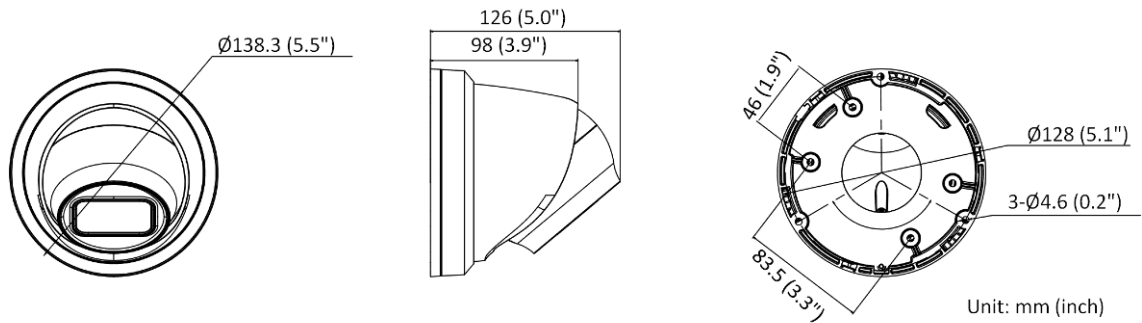

away from coastlines, as well as areas affected by acid rain.
No specific protection	Hikvision products at this level are equipped for use in areas where no specific anti-corrosion protection is needed.

▪ **Dimension**

▪ **Accessory**

▪ **Optional**

DS-1271ZJ-140 Pendant Mount	DS-1273ZJ-140 Wall Mount	DS-1273ZJ-140B Wall Mount	DS-1275ZJ-SUS Vertical Pole Mount	DS-1276ZJ-SUS Corner Mount
DS-1280ZJ-PT6 Junction Box