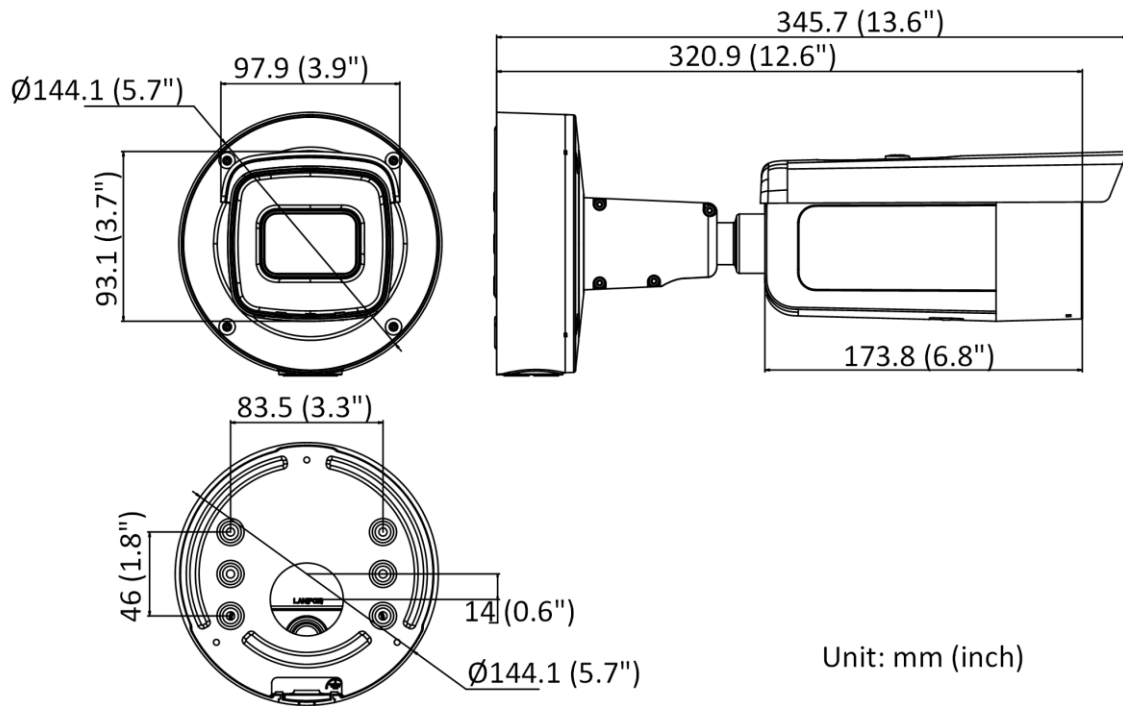

▪ **Available Model**

DS-2CD2646G2-IZS (2.8 to 12 mm)

▪ **Dimension**

▪ **Accessory**

▪ **Optional**

DS-1476ZJ-SUS Corner Mount	DS-1275ZJ-S-SUS Vertical Pole Mount	DS-2251ZJ Pendant Mount